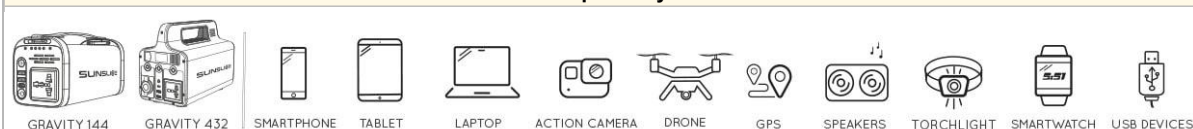

Compatibility

note :

It is recommended to charge the Gravity 144 or Gravity 432 Power Station or a powerbank with the solar panel. Once the power station or powerbank is charged, connect the devices to it to charge device. Connecting the solar panel directly to the device can give bad performances

Compatible with Generator(s)

Gravity 144, Gravity 432

Included

Accessories (Included)	DC5521 (male) to DC5521 (male) & DC6530 (male) - 5M
Accessories (Optional)	/

Colors

Color	Black
Barcode	05430003494301
Sunslice SKU	03401

Certifications

Certifications	CE, RoHS